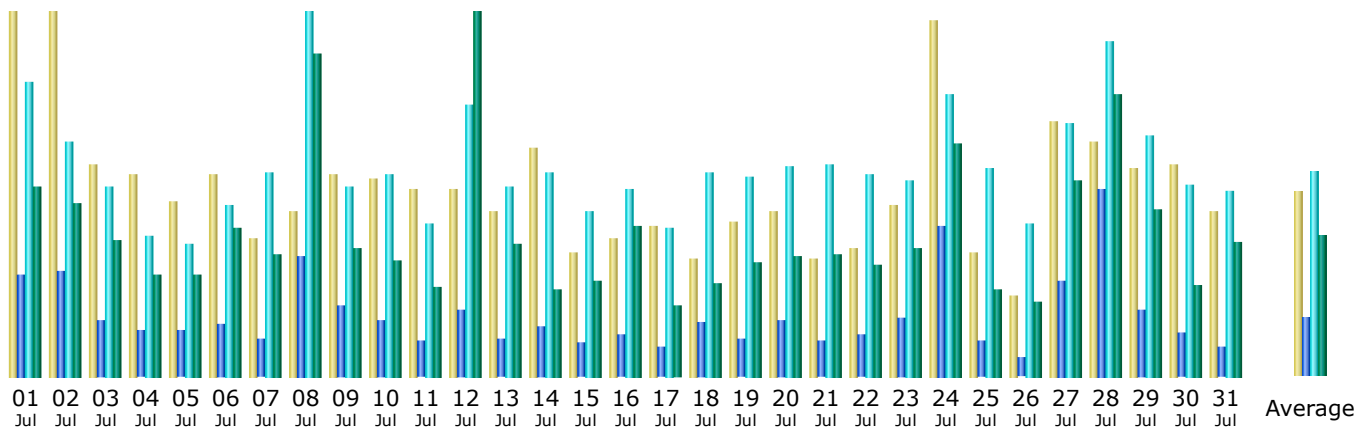

Day	Number of visits	Pages	Hits	Bandwidth
01 Jul 2020	69	154	455	1.73 GB
02 Jul 2020	70	160	364	1.57 GB
03 Jul 2020	40	85	293	1.24 GB
04 Jul 2020	38	68	217	945.91 MB
05 Jul 2020	33	69	202	937.48 MB
06 Jul 2020	38	77	262	1.34 GB
07 Jul 2020	26	56	315	1.10 GB
08 Jul 2020	31	185	575	2.95 GB
09 Jul 2020	38	108	291	1.17 GB
10 Jul 2020	37	86	313	1.06 GB
11 Jul 2020	35	53	235	824.37 MB
12 Jul 2020	35	100	419	3.40 GB
13 Jul 2020	31	57	291	1.20 GB
14 Jul 2020	43	74	316	795.03 MB
15 Jul 2020	23	50	255	872.54 MB
16 Jul 2020	26	62	290	1.37 GB
17 Jul 2020	28	42	227	643.73 MB
18 Jul 2020	22	83	315	852.32 MB
19 Jul 2020	29	55	309	1.03 GB
20 Jul 2020	31	85	324	1.09 GB
21 Jul 2020	22	52	329	1.11 GB
22 Jul 2020	24	61	310	1.00 GB
23 Jul 2020	32	88	301	1.17 GB
24 Jul 2020	67	231	437	2.13 GB
25 Jul 2020	23	54	320	800.24 MB
26 Jul 2020	15	26	235	681.09 MB
27 Jul 2020	48	145	390	1.78 GB
28 Jul 2020	44	288	519	2.59 GB
29 Jul 2020	39	100	372	1.51 GB
30 Jul 2020	40	67	296	842.84 MB
31 Jul 2020	31	44	285	1.21 GB
Average	35	92	324	1.32 GB
Total	1,108	2,865	10,062	40.77 GB

Days of week