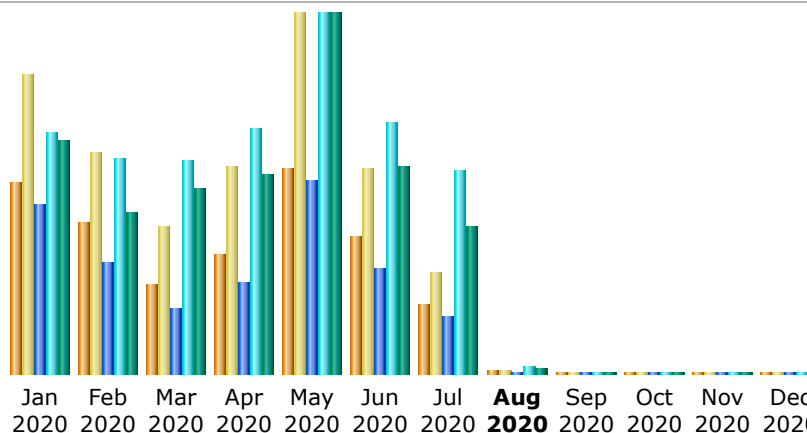

### Summary

<b>Reported period</b>	Month Jul 2020				
<b>First visit</b>	01 Jul 2020 - 00:07				
<b>Last visit</b>	31 Jul 2020 - 23:22				
	Unique visitors	Number of visits	Pages	Hits	Bandwidth
Viewed traffic *	<b>761</b>	<b>1,108</b> (1.45 visits/visitor)	<b>2,865</b> (2.58 Pages/Visit)	<b>10,062</b> (9.08 Hits/Visit)	<b>40.77 GB</b> (38581.54 KB/Visit)
Not viewed traffic *			<b>7,055</b>	<b>15,367</b>	<b>20.34 GB</b>

### Monthly history

Month	Unique visitors	Number of visits	Pages	Hits	Bandwidth
Jan 2020	2,076	3,252	8,422	11,962	64.43 GB
Feb 2020	1,648	2,417	5,518	10,668	44.36 GB
Mar 2020	974	1,610	3,229	10,609	50.79 GB
Apr 2020	1,300	2,260	4,522	12,225	54.98 GB
May 2020	2,241	3,921	9,606	17,908	99.17 GB
Jun 2020	1,493	2,224	5,266	12,510	56.99 GB
Jul 2020	761	1,108	2,865	10,062	40.77 GB
<b>Aug 2020</b>	<b>28</b>	<b>33</b>	<b>72</b>	<b>341</b>	<b>1.34 GB</b>
Sep 2020	0	0	0	0	0
Oct 2020	0	0	0	0	0
Nov 2020	0	0	0	0	0
Dec 2020	0	0	0	0	0
<b>Total</b>	<b>10,521</b>	<b>16,825</b>	<b>39,500</b>	<b>86,285</b>	<b>412.82 GB</b>